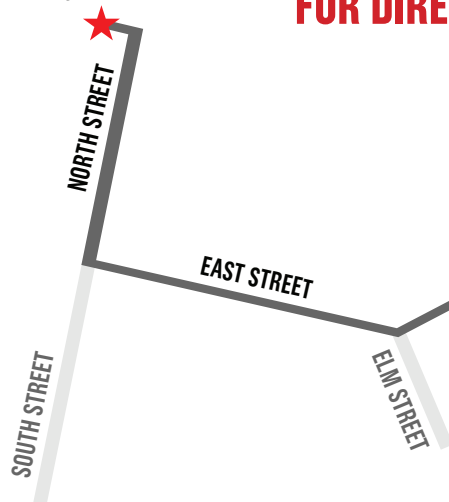

BARRINGTON STAGE COMPANY

HOW TO GET TO THE TENT

PRODUCTION CENTER TENT

34 LAUREL STREET, PITTSFIELD, MA

Who Could Ask for Anything More? The Songs of George Gershwin

Boca

Elizabeth Stanley in Concert

Aaron Tveit Live!

Jeff McCarthy: I Promise You a Happy Ending

Joshua Henry Live

Andy Karl and Orfeh

**SCAN THIS CODE
WITH YOUR PHONE
FOR DIRECTIONS**

BOYD-QUINSON STAGE

OLD GE/SABIC PLANT
BUILDING

**LOOK FOR THE ARROWS
AT THE INTERSECTION!**

**BSC
PRODUCTION CENTER**

FROM UNION AND NORTH STREET (~9 MIN DRIVE)

Travel south on **North Street**.

Take a left around Park Square onto **East Street**.

Bear left to continue on **East Street**.

Continue straight onto **Merrill Road**.

Laurel Street will be on your right across from General Dynamics.

The tent is at the **end of the street**.

BARRINGTON STAGE COMPANY

PARKING INFORMATION

PRODUCTION CENTER TENT

34 LAUREL STREET PITTSFIELD, MA