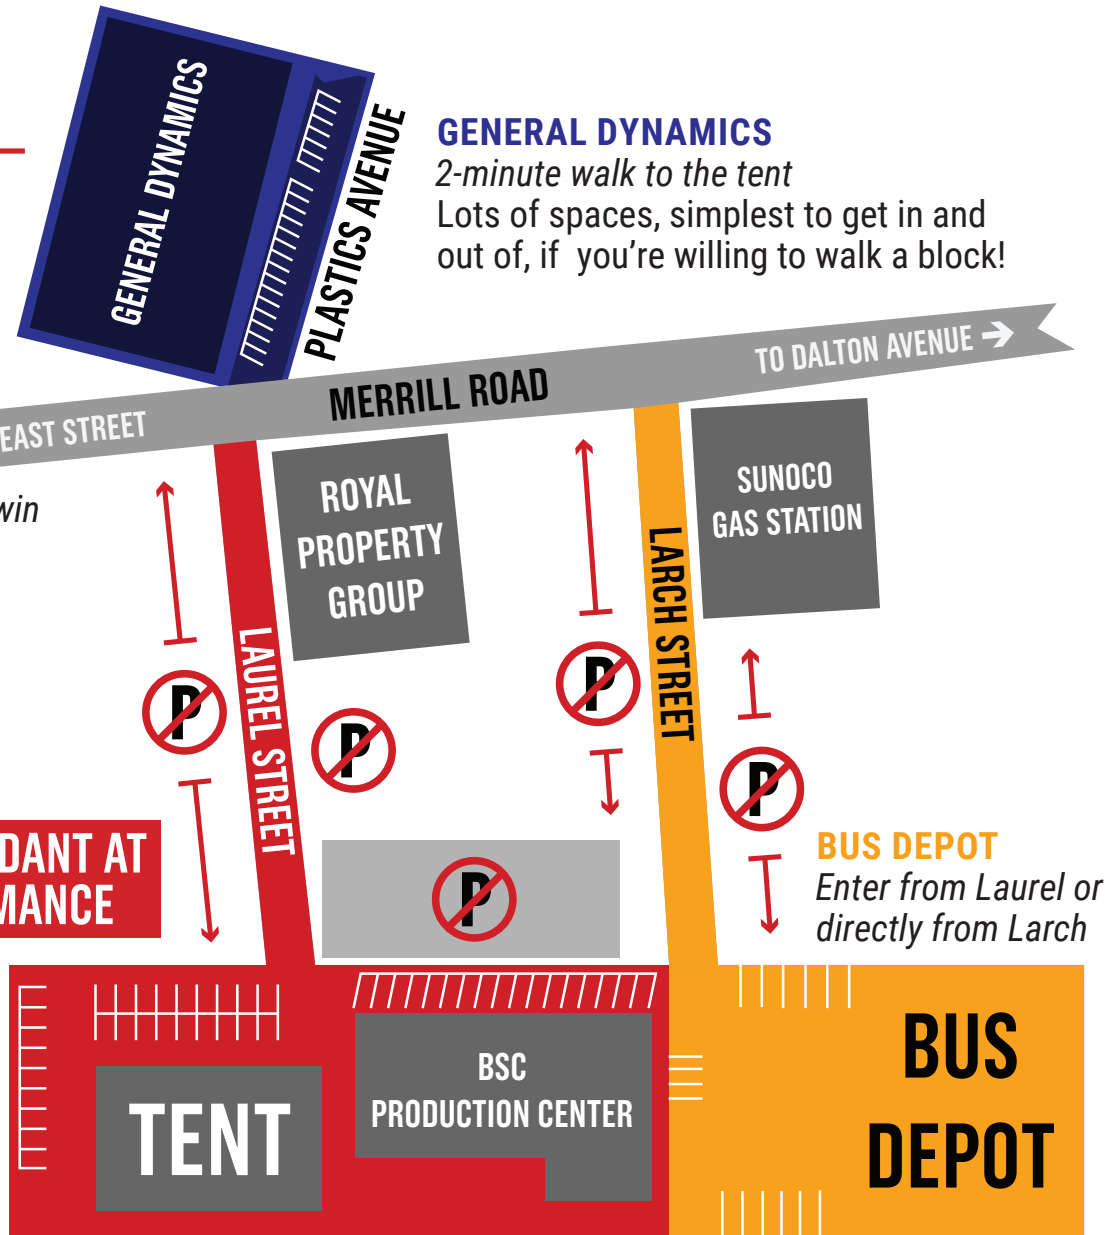

**BSC
PRODUCTION CENTER**

FROM UNION AND NORTH STREET (~9 MIN DRIVE)

Travel south on **North Street**.

Take a left around Park Square onto **East Street**.

Bear left to continue on **East Street**.

Continue straight onto **Merrill Road**.

Laurel Street will be on your right across from General Dynamics.

The tent is at the **end of the street**.

BARRINGTON STAGE COMPANY

PARKING INFORMATION

PRODUCTION CENTER TENT

34 LAUREL STREET PITTSFIELD, MA

LOT AT THE PRODUCTION CENTER
Opens 1 hour prior to the show.
Availability is limited and spaces fill up fast.

GENERAL DYNAMICS

2-minute walk to the tent

Lots of spaces, simplest to get in and out of, if you're willing to walk a block!

BUS DEPOT

Enter from Laurel or directly from Larch

TENT

BSC
PRODUCTION CENTER

BUS
DEPOT