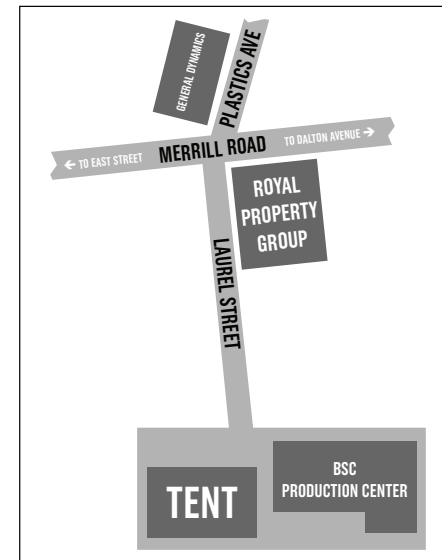

BARRINGTON STAGE COMPANY

HOW TO GET TO THE TENT

PRODUCTION CENTER TENT

34 LAUREL STREET, PITTSFIELD, MA

Who Could Ask for Anything More? The Songs of George Gershwin

Boca

Elizabeth Stanley in Concert

Aaron Tveit Live!

**BSC
PRODUCTION CENTER**

FROM UNION AND NORTH STREET (~9 MIN DRIVE)

Travel south on **North Street**.

Take a left around Park Square onto **East Street**.

Bear left to continue on **East Street**.

Continue straight onto **Merrill Road**.

Laurel Street will be on your right across from General Dynamics.

The tent is at the **end of the street**.

BARRINGTON STAGE COMPANY

PARKING INFORMATION

PRODUCTION CENTER TENT

34 LAUREL STREET PITTSFIELD, MA

LOT AT THE PRODUCTION CENTER
Opens 1 hour prior to the show.
Availability is limited and spaces fill up fast.

GENERAL DYNAMICS

2-minute walk to the tent

Lots of spaces, simplest to get in and out of, if you're willing to walk a block!