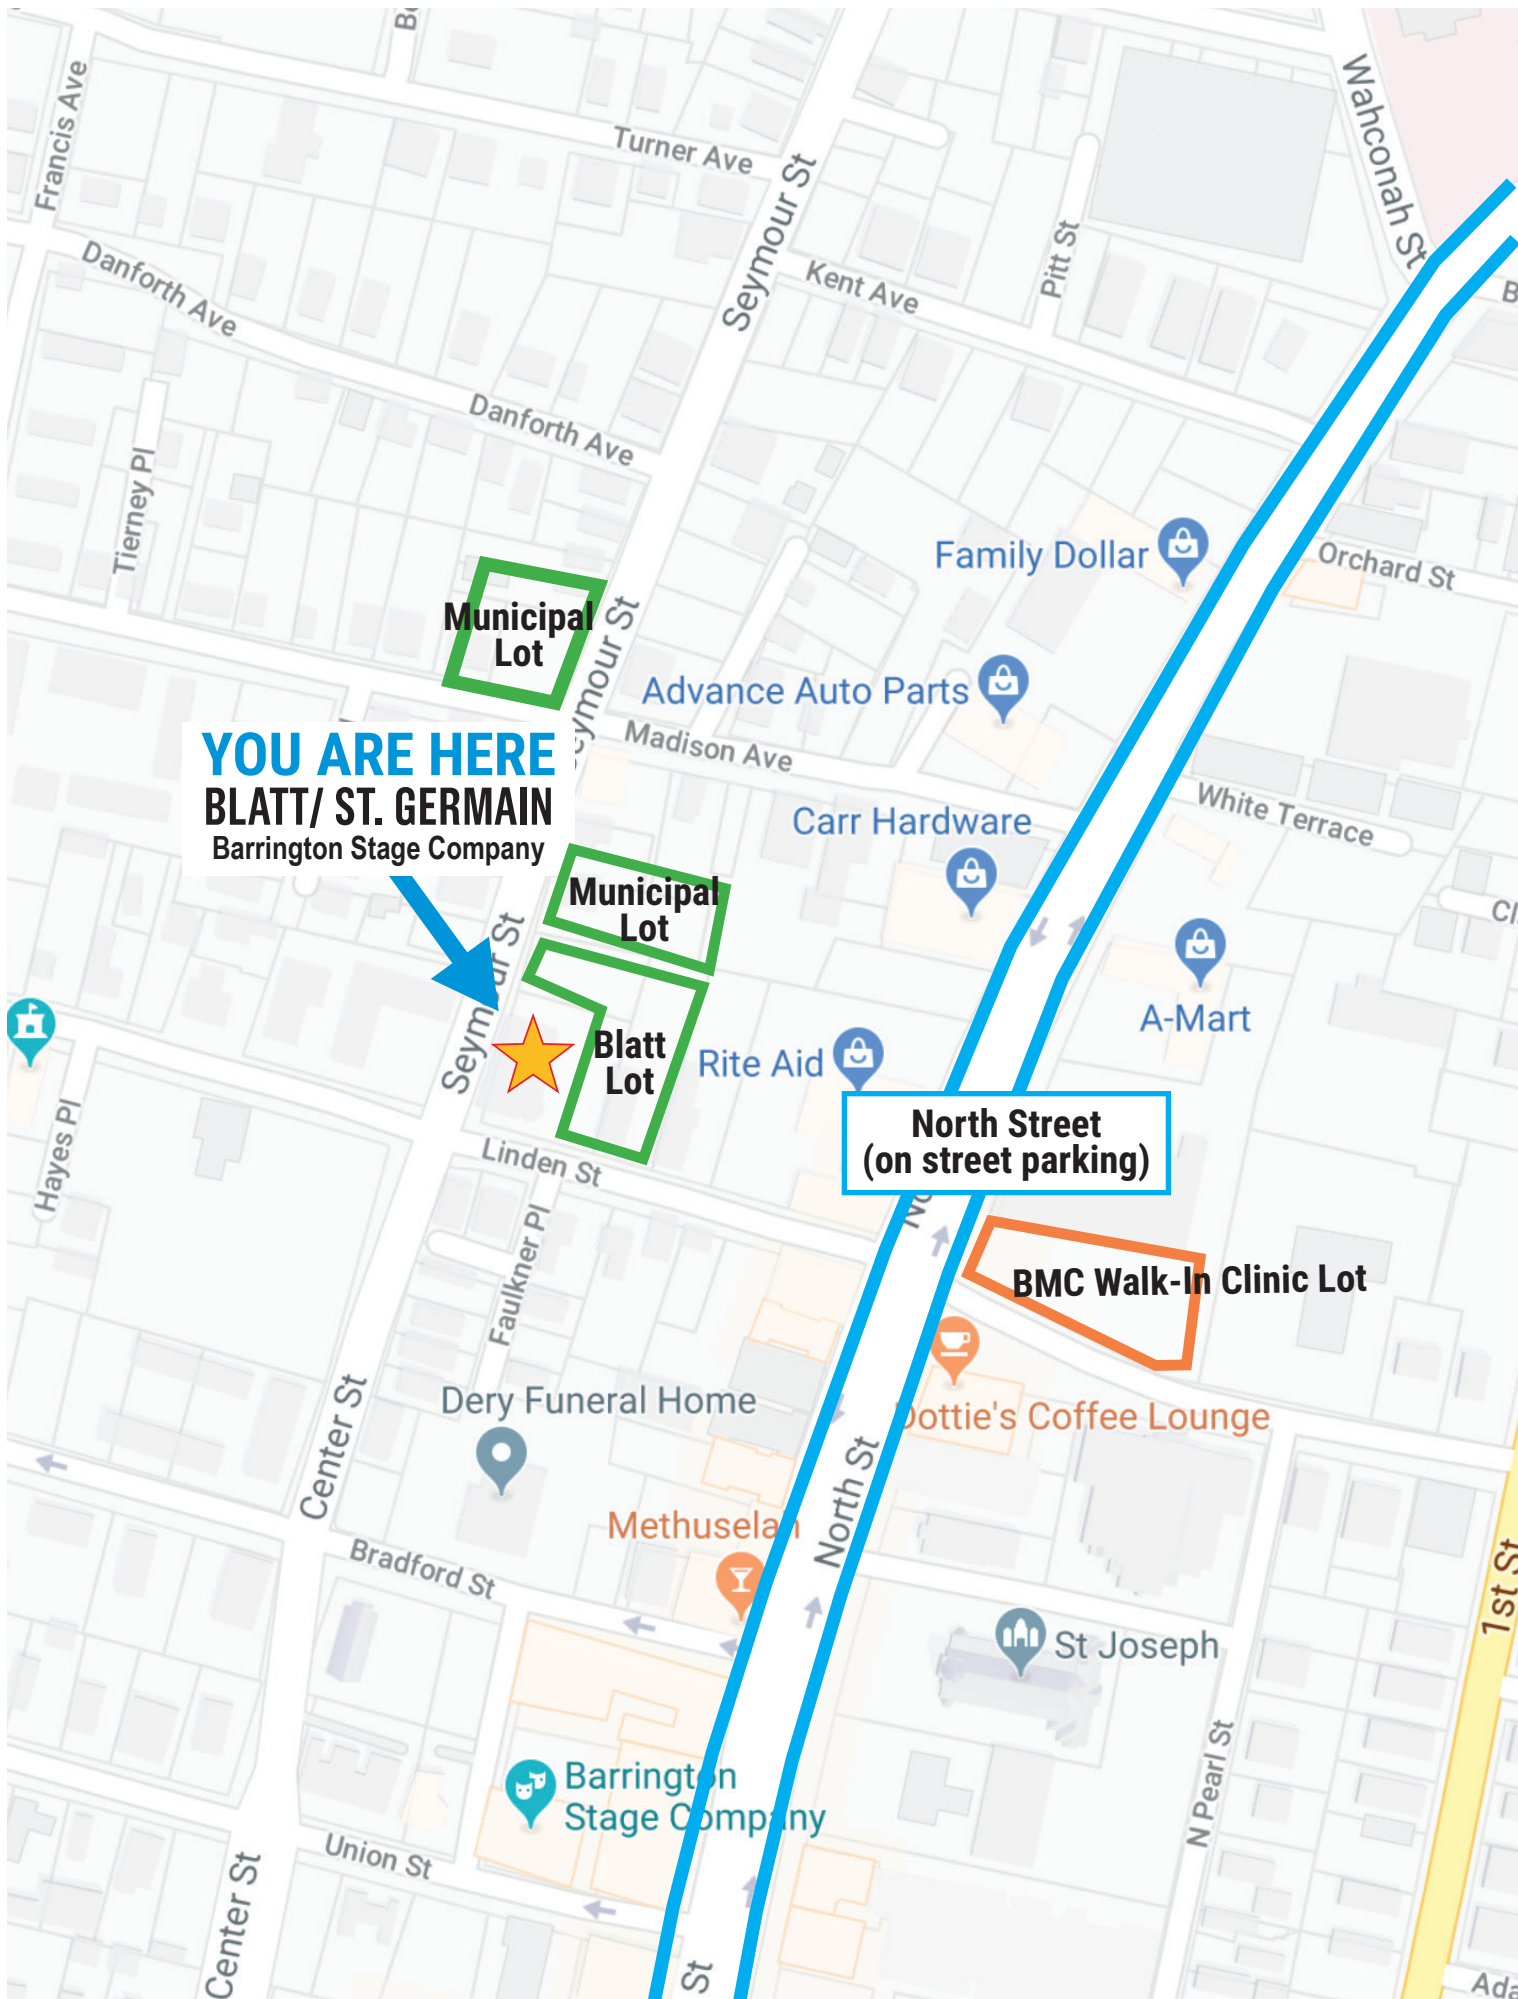

BARRINGTON STAGE COMPANY

WINTER 2019

BLATT/ ST. GERMAIN STAGE PARKING

All parking is first-come, first-served with limited availability.

FREE PARKING WITH NO TIME RESTRICTIONS

- **Blatt Center Parking Lot**
- **Municipal Lots on Seymour**
(behind the Blatt Center and at the corner of Madison)

FREE PARKING WITH TIME RESTRICTIONS

- **BMC Walk-up Clinic at Maplewood and North**
(after 6 pm weekdays and all day weekends only)

STREET PARKING

North Street is paid parking with **no time limit on weekdays from 8 am-4 pm**, all other times it is free.

NOTES:

- Please read all posted signs as things may change
- ***Parking anywhere else is at the owner's liability***

YOU ARE HERE
BLATT/ ST. GERMAIN
Barrington Stage Company

Municipal Lot

Municipal Lot

Blatt Lot

**North Street
(on street parking)**

BMC Walk-In Clinic Lot