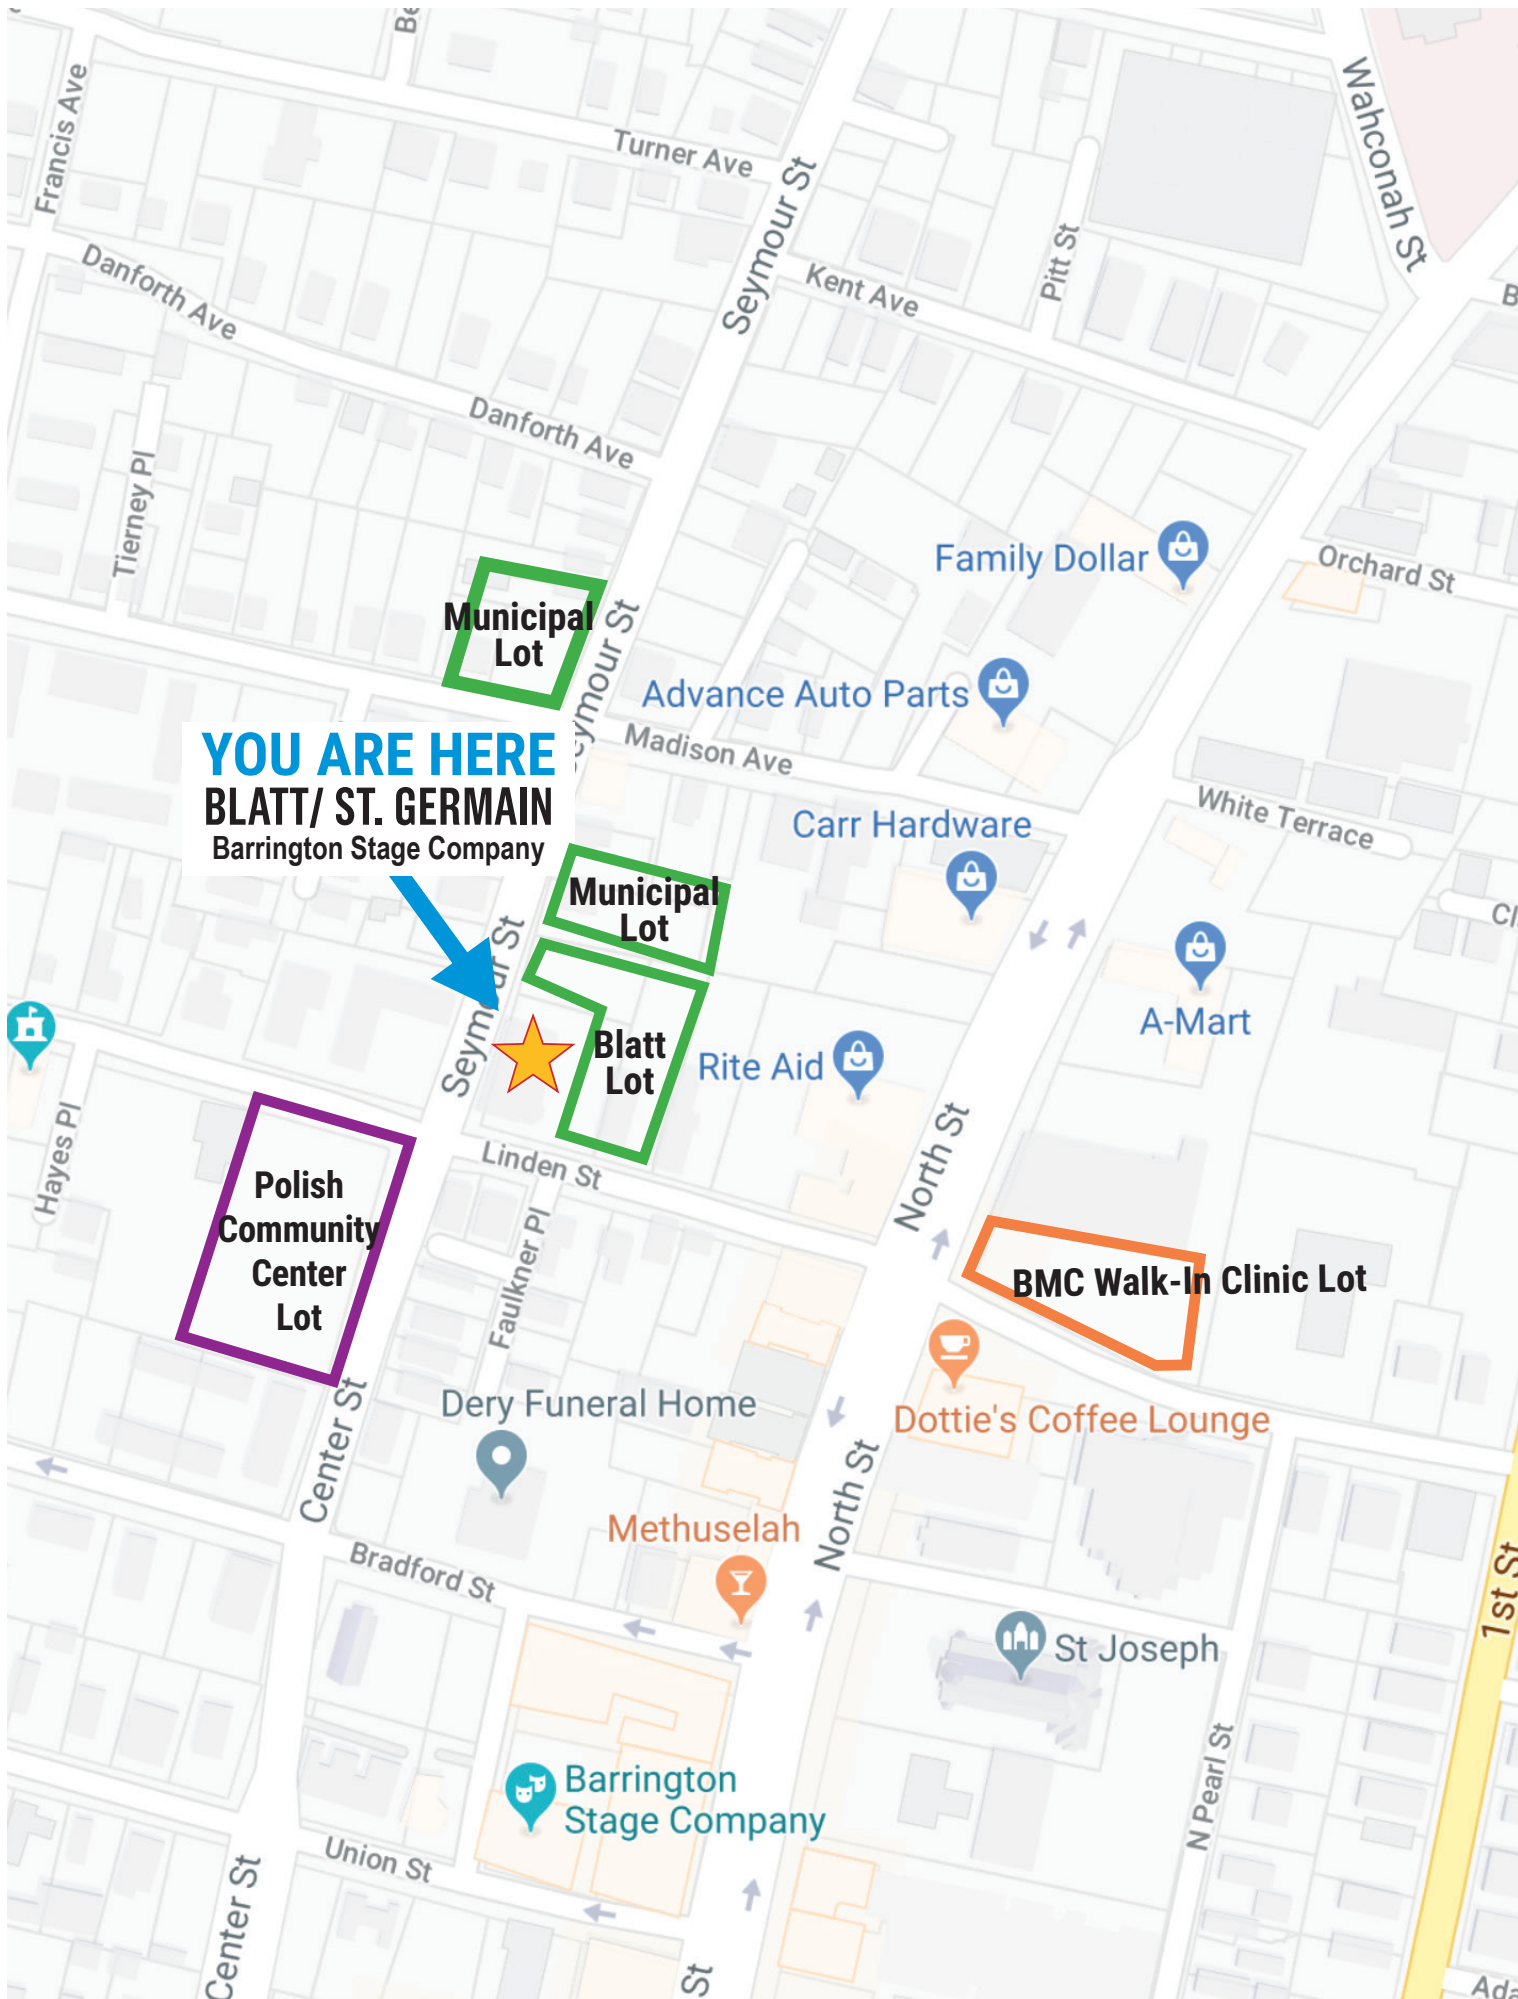

BLATT/ ST. GERMAIN STAGE PARKING

All parking is first-come, first-served with limited availability.

FREE PARKING WITH NO TIME RESTRICTIONS

- **Blatt Center Parking Lot**
- **Municipal Lots on Seymour**

(behind the Blatt Center and at the corner of Madison)

\$5 PARKING

- **Polish Community Club** (half a block away with 100 parking spots exclusively for BSC)

FREE PARKING WITH TIME RESTRICTIONS

- **BMC Walk-up Clinic at Maplewood and North**
(after 6 pm weekdays and all day weekends only)

2018
SEASON

YOU ARE HERE
BLATT/ ST. GERMAIN
Barrington Stage Company

Municipal Lot

Municipal Lot

Blatt Lot

Polish Community Center Lot

BMC Walk-In Clinic Lot

Family Dollar

Advance Auto Parts

Carr Hardware

Rite Aid

A-Mart

Dery Funeral Home

Methuselah

Dottie's Coffee Lounge

St Joseph